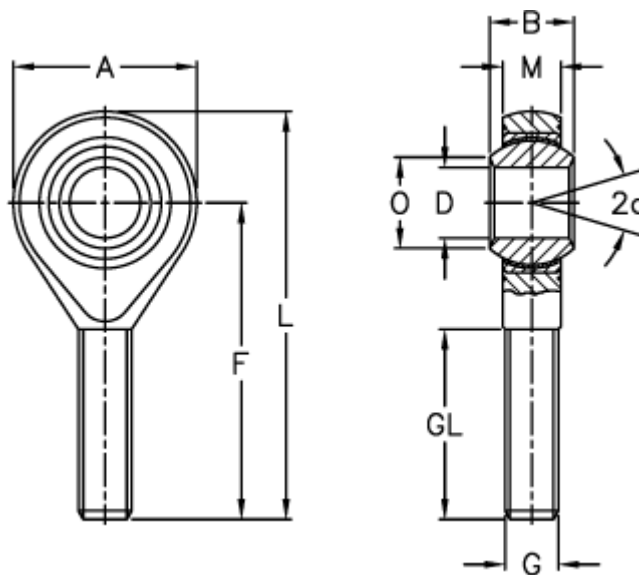

Article number: 54301120

Description: LDK Rod end POS 20EC

Measures

A	= 46	L	= 101
a (degrees)	= 14	M	= 18.00
B	= 25	O	= 24.3
D	= 20	Static load C0 (kN)	= 59.0
Dynamic load C (kN)	= 28.0	Weight (g)	= 340
F	= 78		
g	= M20X1,5		
GL	= 47		